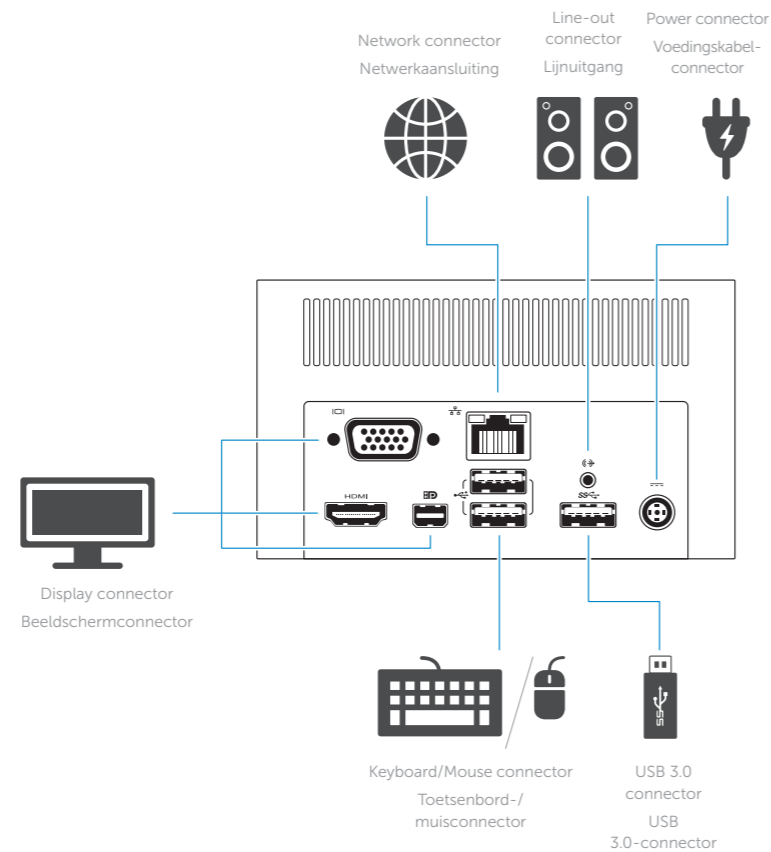

Features
Kenmerken

dell.com/support
dell.com/contactdell
dell.com/regulatory_compliance

Regulatory model: **WLD15**
Wettelijk model: **WLD15**

P/N DCY8 A01