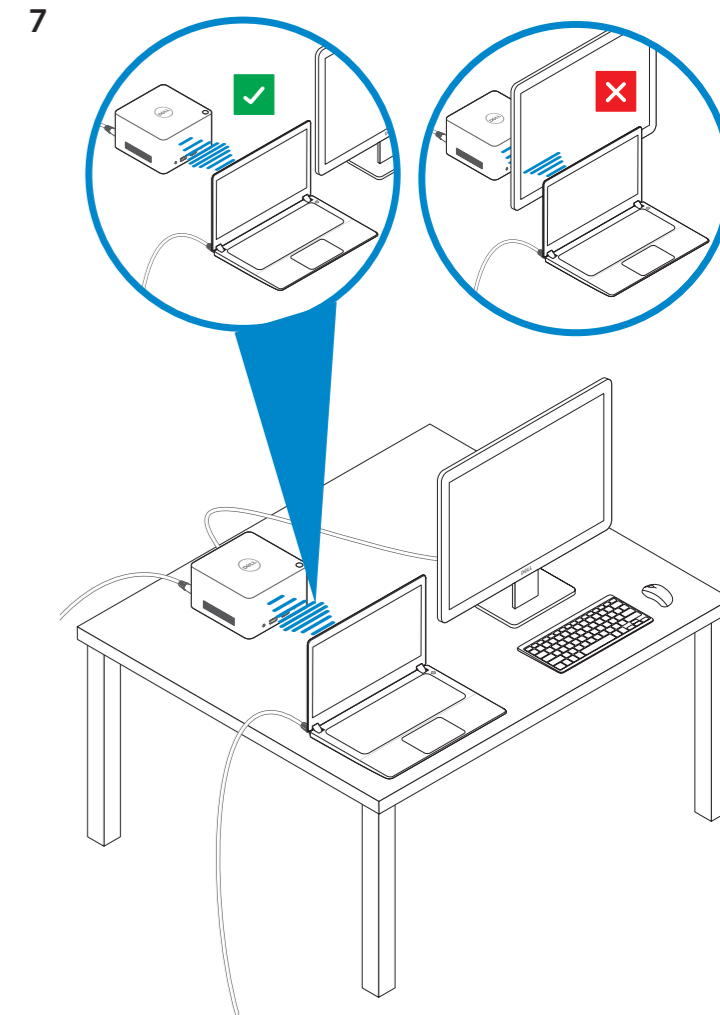

Dell Wireless Docking Station

WLD15

Quick Start Guide Snelstartgids