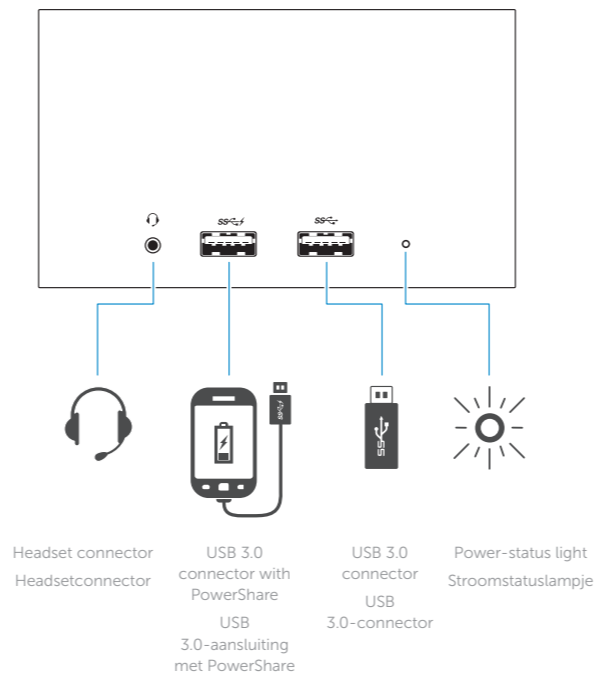

Features
Kenmerken

dell.com/support
dell.com/contactdell
dell.com/regulatory_compliance

Regulatory model: **WLD15**
Wettelijk model: **WLD15**

P/N DCY8 A01