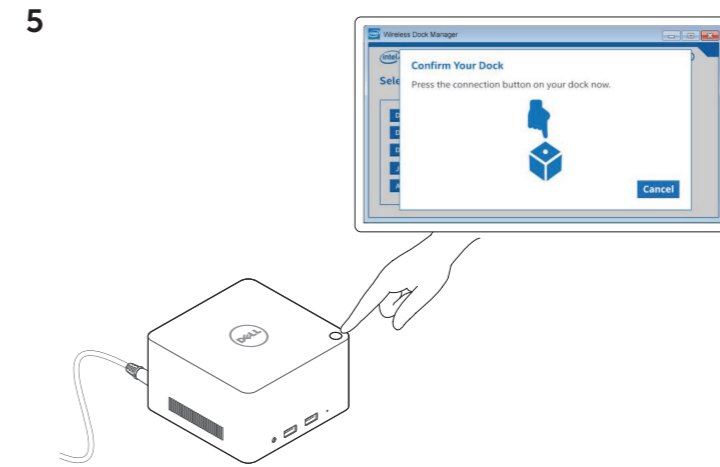

Dell Wireless Docking Station

WLD15

Quick Start Guide Snelstartgids