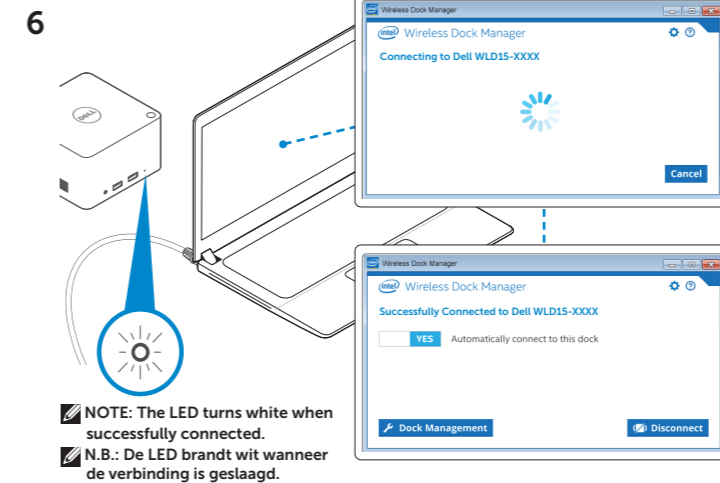

Dell Wireless Docking Station

WLD15

Quick Start Guide Snelstartgids