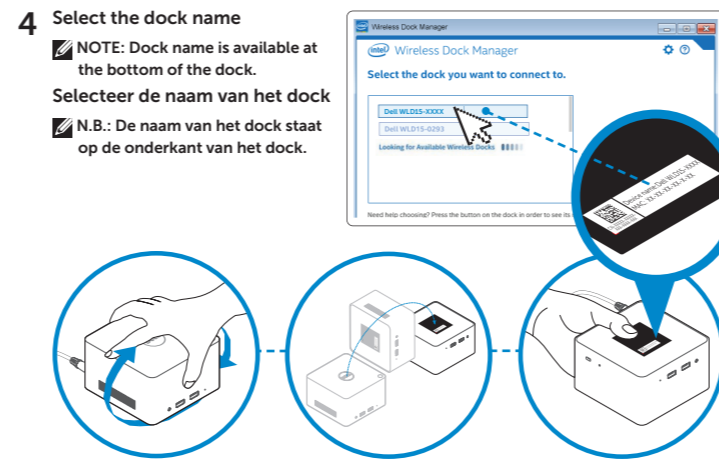

Dell Wireless Docking Station

WLD15

Quick Start Guide Snelstartgids