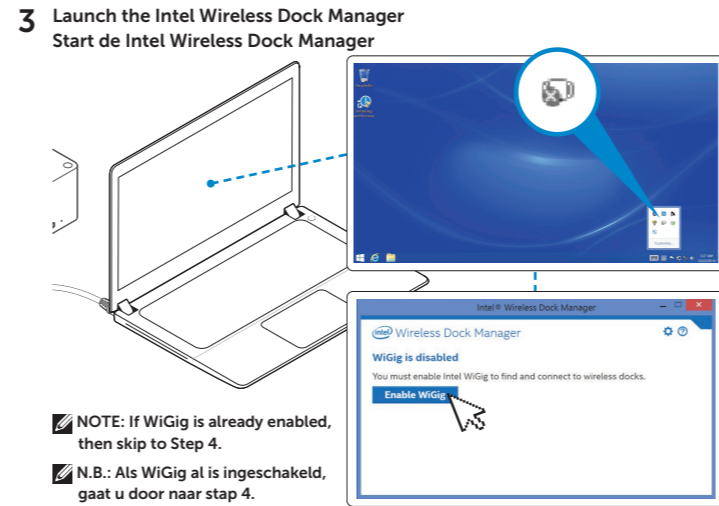

Dell Wireless Docking Station

WLD15

Quick Start Guide Snelstartgids